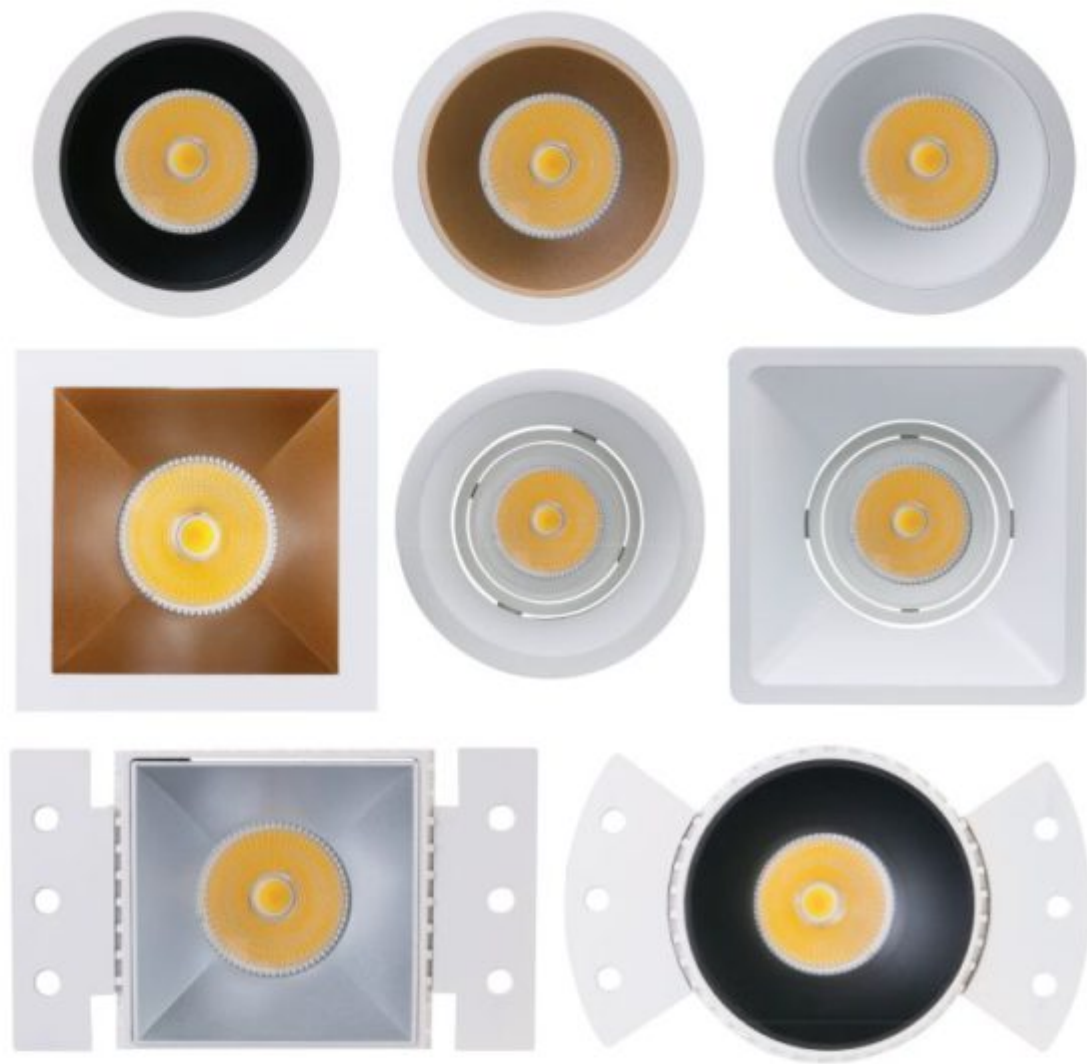

GOBLET

The series is using a light source hidden deeply, with a very small light hole, to ensure anti-glare function. Complete range of products, offering a variety of installation, different power wattages and appearance options.

246-A

246-B

246-A-3000
 CREE COB 7W
 3000K
 110~240Vac, 50/60Hz
 Beam Angle: 24°
 Dim.: Ø68 x 74 mm (H)
 CUT OUT: Ø60 mm

246-B-3600
 CREE COB 12W
 3000K
 110~240Vac, 50/60Hz
 Beam Angle: 24°
 Dim.: Ø68 x 90 mm (H)
 CUT OUT: Ø60 mm

MASK ● ● ●

This series has a variety of shapes , including recessed, Recessed could be combined with three kinds of frames ,users can select the desired one according to their demands. The covers of surface mounted products are easy to install. Customers can easily replace the surface cover into different colors, to make life colorful.