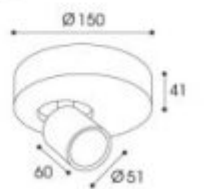

SKY EYE ...

This series of products shaped like a satellite. The most important feature is that the product's Unique structure allows light 360 degree rotation, convenient different angles of illumination. This family contains the ceiling surface mounted, ceiling recessed mounted and boom type installation ,to meet all your requirement.

240-A-2900
CREE COB 7W
3000K
110~240Vac,50/60Hz
Beam Angle: 24°
Dim.: Ø119.5 x 48 mm (H)
CUT OUT: Ø95 mm

240-B-4800
CREE COB 7W
3000K
110~240Vac,50/60Hz
Beam Angle: 24°
Dim.: Ø150 x 51 mm (H)

240-C-5000
CREE COB 7W
3000K
110~240Vac,50/60Hz
Beam Angle: 24°
Dim.: Ø150 x 40 mm (H)