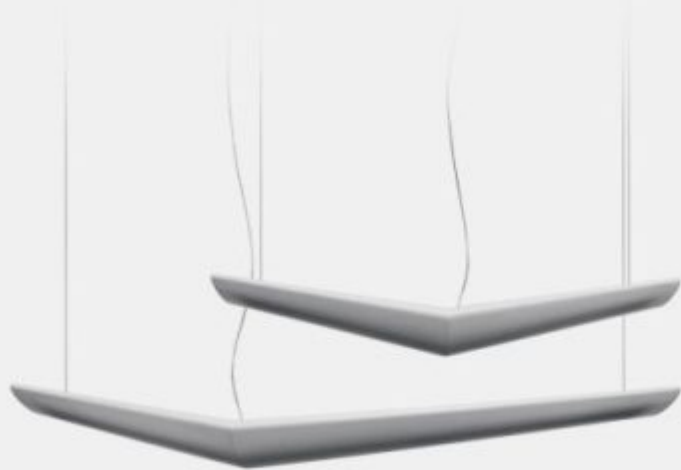

003

型號：03-A-46800
尺寸：L135cm*w30cm*H15cm
光源：附LED36w (6000k內建光源)
材質：壓克力，綫長1米
安裝過後 恕不接受退貨

004

型號：04-A-5200
尺寸：Ø39cm*H12cm
光源：附LED3w 暖白光 (寬電壓)
材質：金屬，綫長1米
安裝過後 恕不接受退貨

型號：04-B-5200
尺寸：Ø38cm*H13cm
光源：附LED3w 暖白光 (寬電壓)
材質：金屬，綫長1米
安裝過後 恕不接受退貨

型號：04-C-5200
尺寸：Ø32cm*H16cm
光源：附LED3w 暖白光 (寬電壓)
材質：金屬，綫長1米
安裝過後 恕不接受退貨